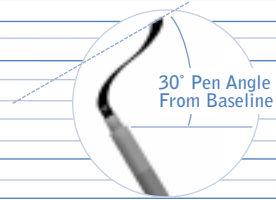

Right-Hand

ASCENDER (9)
8
CAPITAL (7)
6
LOWERCASE (5)
4
3
2
BASELINE (1)
DESCENDER (-3)

ASCENDER (9)
8
CAPITAL (7)
6
LOWERCASE (5)
4
3
2
BASELINE (1)
DESCENDER (-3)

ASCENDER (9)
8
CAPITAL (7)
6
LOWERCASE (5)
4
3
2
BASELINE (1)
DESCENDER (-3)

ASCENDER (9)
8
CAPITAL (7)
6
LOWERCASE (5)
4
3
2
BASELINE (1)
DESCENDER (-3)

ASCENDER (9)
8
CAPITAL (7)
6
LOWERCASE (5)
4
3
2
BASELINE (1)
DESCENDER (-3)